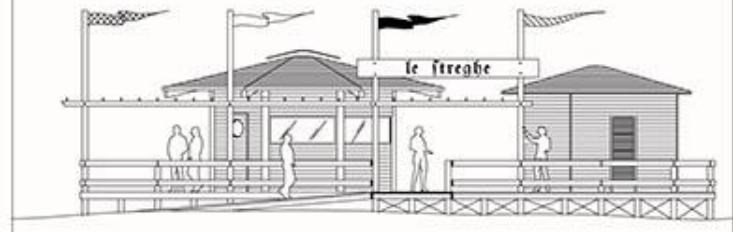

# COPERTURA 1/100

PROSPETTO OVEST 1/100

PROSPETTO EST 1/100

PROSPETTO SUD 1/100

PROSPETTO NORD 1/100

Le Streghe

A rustic wooden structure, possibly a bar or cafe, built on a sandy beach. The structure features a prominent sign at the top that reads "Le Streghe". The roof is made of a complex wooden frame with a thick thatched roof. The structure is elevated on a wooden platform with a set of stairs leading up to it. There are wooden benches and tables around the structure. The background shows a clear blue sky and some greenery.