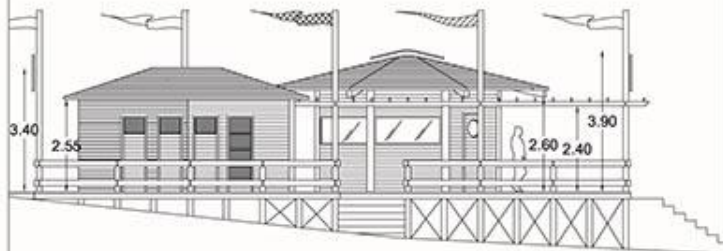

# COPERTURA 1/100

PROSPETTO OVEST 1/100

PROSPETTO EST 1/100

PROSPETTO SUD 1/100

PROSPETTO NORD 1/100

Le Streghe

A rustic wooden structure, possibly a bar or cafe, built on a sandy beach. The structure features a prominent sign at the top that reads "Le Streghe". The roof is made of a complex wooden frame with a thick thatched roof. The structure is elevated on a wooden platform with a set of stairs leading up to it. There are wooden benches and tables around the structure. The background shows a clear blue sky and some greenery.