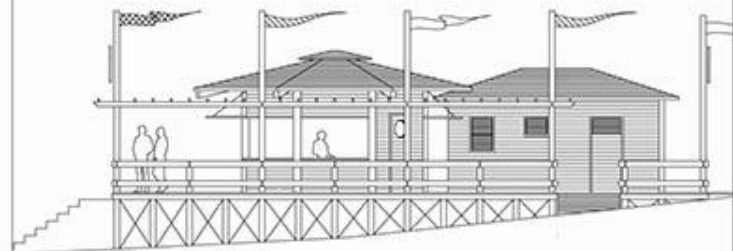

# COPERTURA 1/100

PROSPETTO OVEST 1/100

PROSPETTO EST 1/100

PROSPETTO SUD 1/100

PROSPETTO NORD 1/100

Le Streghe

A rustic wooden structure, possibly a bar or cafe, built on a sandy beach. The structure features a prominent sign at the top that reads "Le Streghe". The roof is made of a complex wooden frame with a thick thatched roof. The structure is elevated on a wooden platform with a set of stairs leading up to it. There are wooden benches and tables around the structure. The background shows a clear blue sky and some greenery.