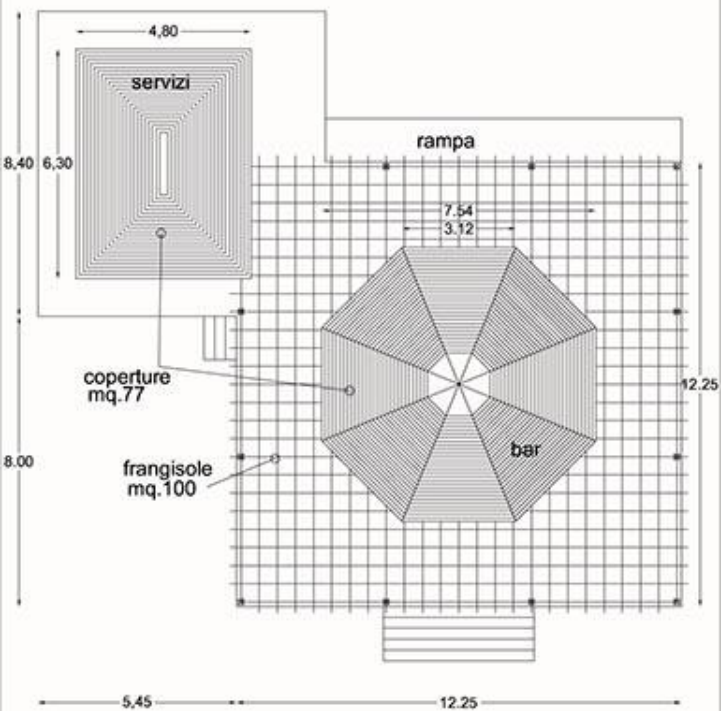

# COPERTURA 1/100

PROSPETTO OVEST 1/100

PROSPETTO EST 1/100

PROSPETTO SUD 1/100

PROSPETTO NORD 1/100

Le Streghe

A rustic wooden structure, possibly a bar or cafe, built on a sandy beach. The structure features a prominent sign at the top that reads "Le Streghe". The roof is made of a complex wooden frame with a thick thatched roof. The structure is elevated on a wooden platform with a set of stairs leading up to it. There are wooden benches and tables around the structure. The background shows a clear blue sky and some greenery.