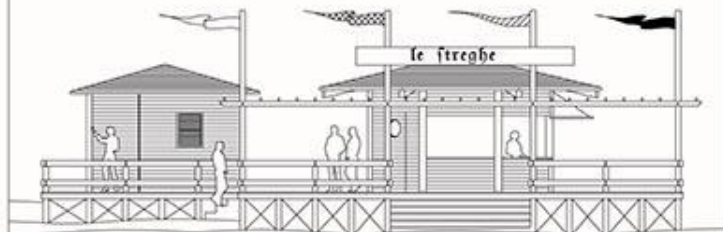

# COPERTURA 1/100

PROSPETTO OVEST 1/100

PROSPETTO EST 1/100

PROSPETTO SUD 1/100

PROSPETTO NORD 1/100

Le Streghe

A rustic wooden structure, possibly a bar or cafe, built on a sandy beach. The structure features a prominent sign at the top that reads "Le Streghe". The roof is made of a complex wooden frame with a thick thatched roof. The structure is elevated on a wooden platform with a set of stairs leading up to it. There are wooden benches and tables around the structure. The background shows a clear blue sky and some greenery.

Le Strughe

Le Streghe

La Straghe